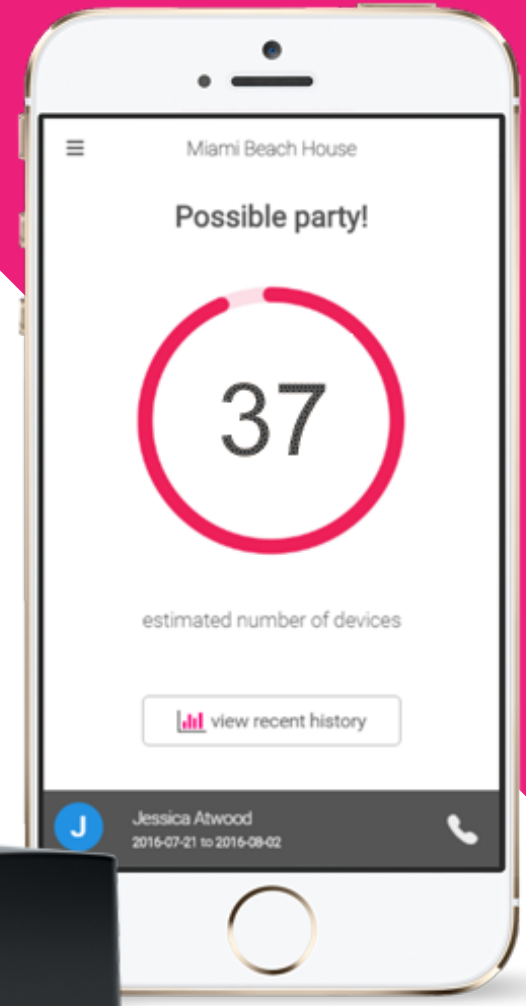

# PARTY SQUASHER

by BlueZoo

Customizable alerts if too many mobile devices are detected

24/7 monitoring: no need to constantly watch

Displays current and historical data via mobile app

Easy to set up and manage multiple properties via mobile app

Privacy friendly: no personal data stored and GDPR-compliant

Tamper proof: receive an alert 15 minutes after a sensor is disconnected (or your home loses power)

Avoid parties and dodge house damages, liabilities, angry neighbors about noise or street parking, and traffic with Party Squasher. With more cities regulating and banning parties at STR, be alerted whenever too many are showing.