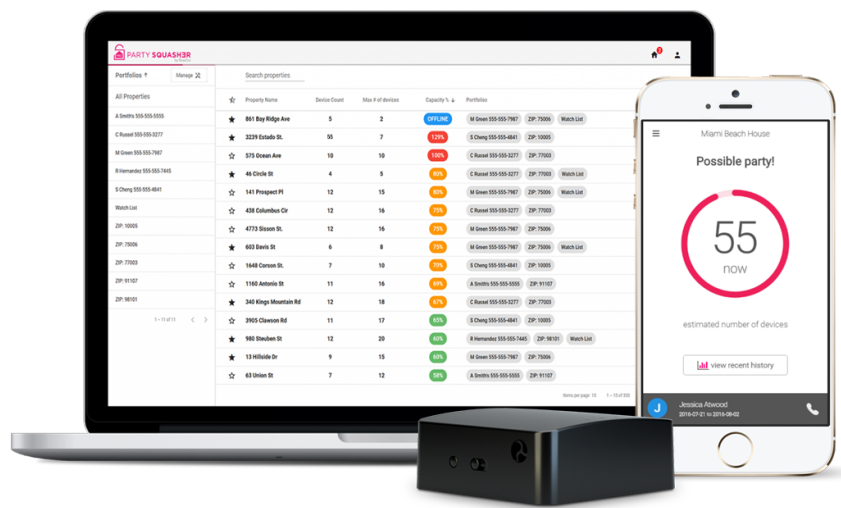

# PARTY SQUASHER

by BlueZoo

Customizable alerts if too many mobile devices are detected

24/7 monitoring: no need to constantly watch

Displays current and historical data via mobile app

Easy to set up and manage multiple properties via mobile app

Privacy friendly: no personal data stored and GDPR-compliant

Tamper proof: receive an alert 15 minutes after a sensor is disconnected (or your home loses power)

Avoid parties and dodge house damages, liabilities, angry neighbors about noise or street parking, and traffic with Party Squasher. With more cities regulating and banning parties at STR, be alerted whenever too many are showing.

Party Squasher Pro: Manage and monitor dozens or hundreds of properties with our web dashboard and more!